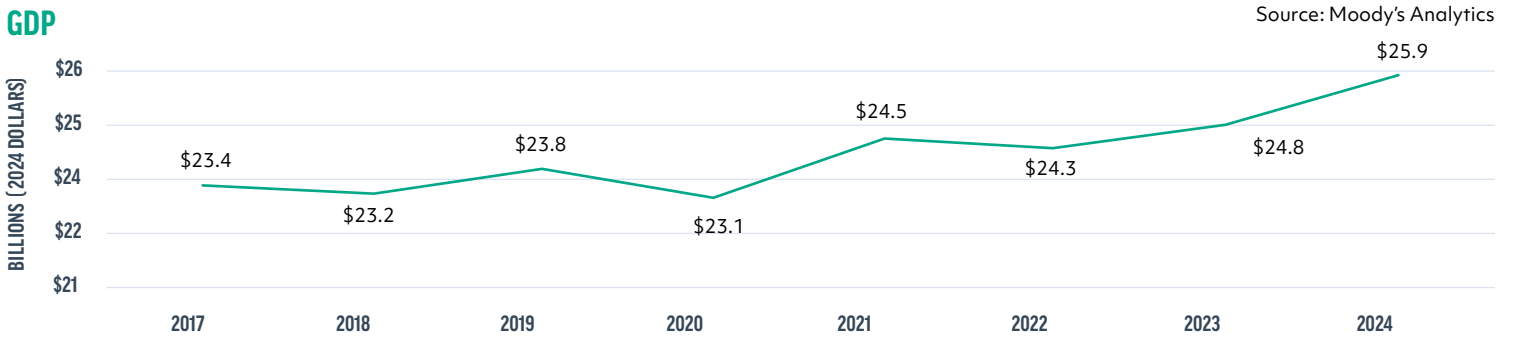

COMMUNITY METRICS

GDP

GDP BY SECTOR

PER CAPITA INCOME IN STARK COUNTY

PER CAPITA INCOME BY RACE

POVERTY BY RACE

TOTAL POPULATION

Source: Lightcast