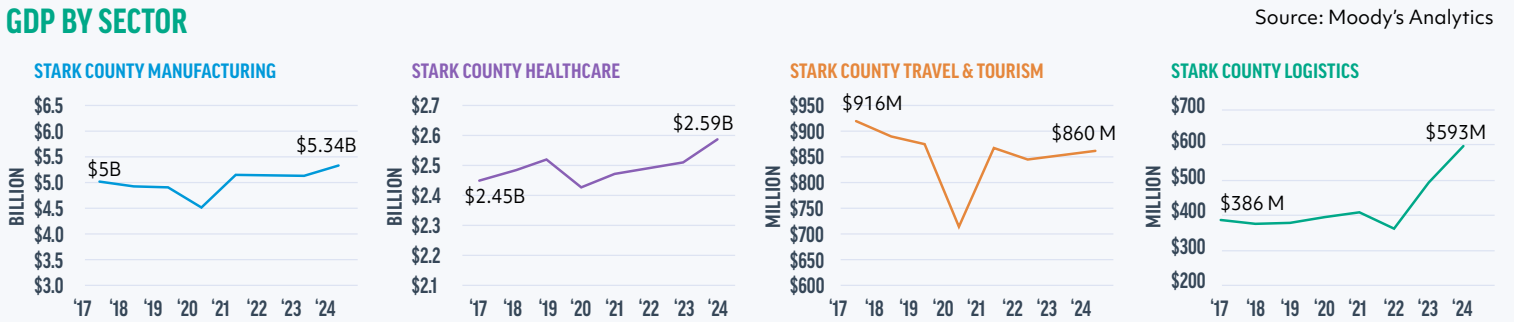

COMMUNITY METRICS

GDP

GDP BY SECTOR

PER CAPITA INCOME IN STARK COUNTY

PER CAPITA INCOME BY RACE

POVERTY BY RACE

TOTAL POPULATION

Source: Lightcast