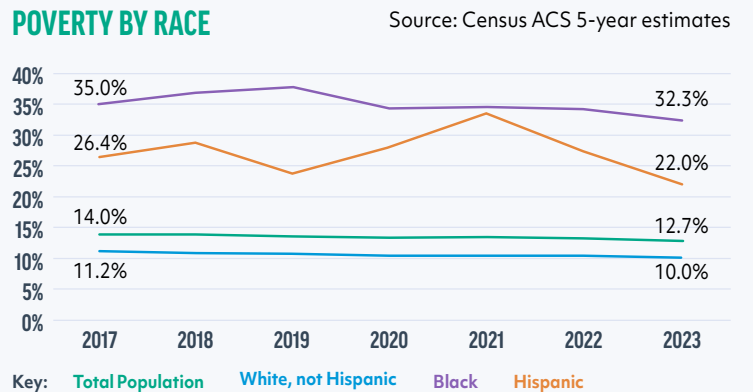

COMMUNITY METRICS

GDP

GDP BY SECTOR

PER CAPITA INCOME IN STARK COUNTY

PER CAPITA INCOME BY RACE

POVERTY BY RACE

TOTAL POPULATION

Source: Lightcast