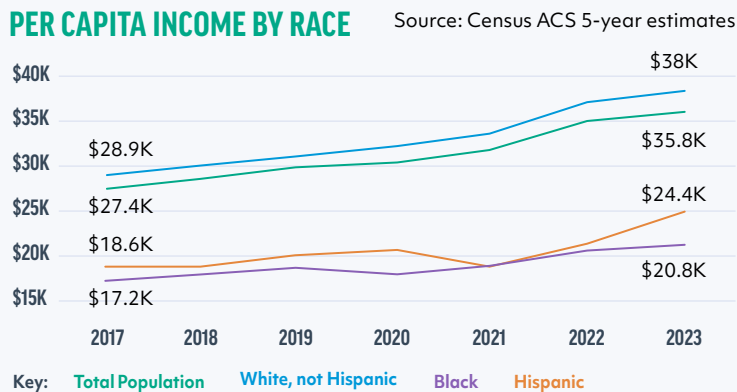

COMMUNITY METRICS

GDP

GDP BY SECTOR

PER CAPITA INCOME IN STARK COUNTY

PER CAPITA INCOME BY RACE

POVERTY BY RACE

TOTAL POPULATION

Source: Lightcast