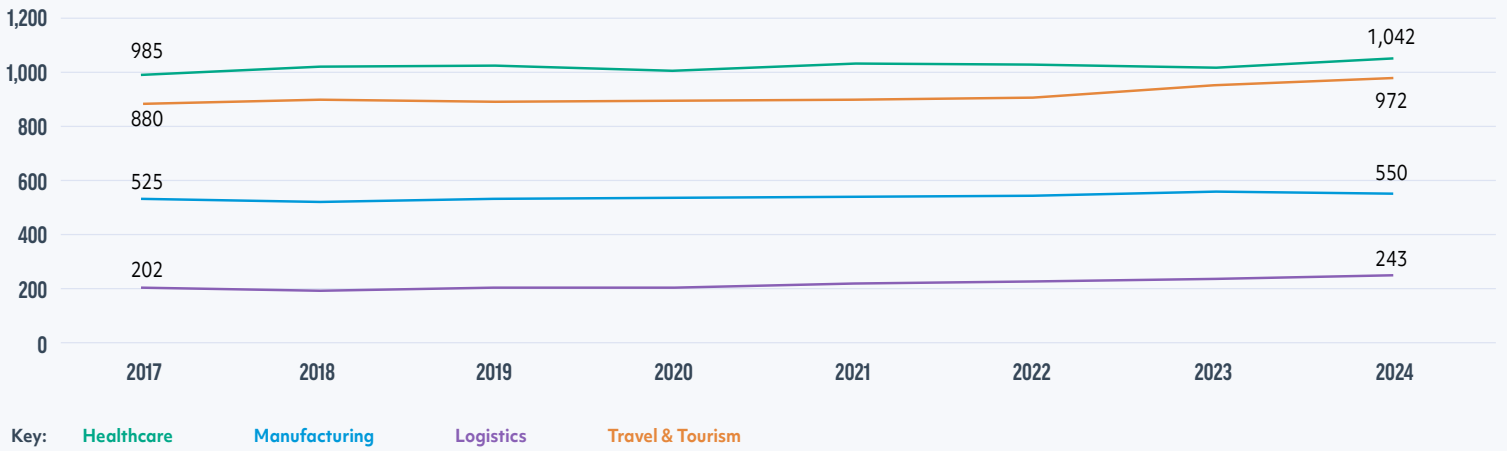

PAYROLLED BUSINESSES BY SECTOR

Source: Lightcast