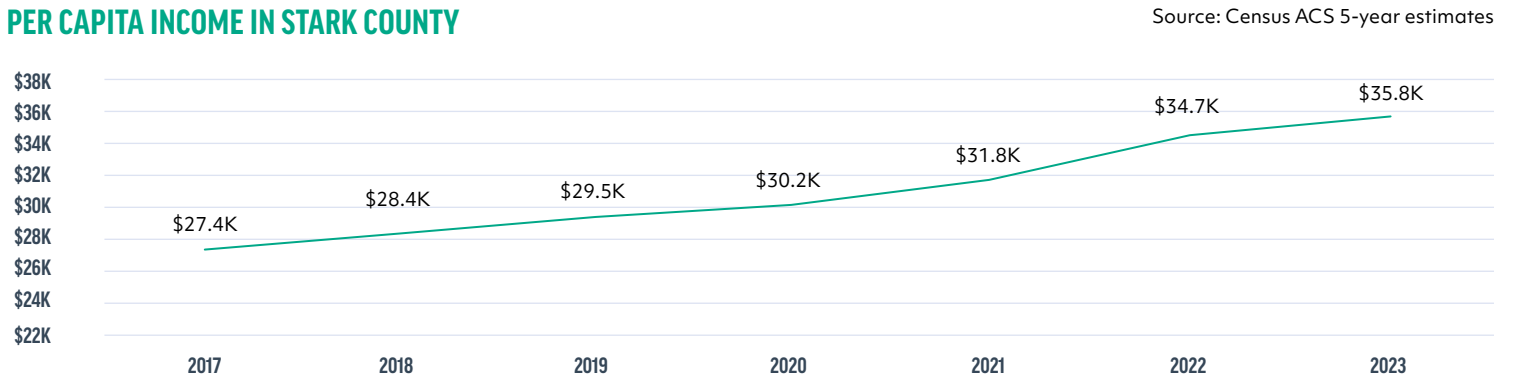

COMMUNITY METRICS

GDP

GDP BY SECTOR

PER CAPITA INCOME IN STARK COUNTY

PER CAPITA INCOME BY RACE

POVERTY BY RACE

TOTAL POPULATION

Source: Lightcast