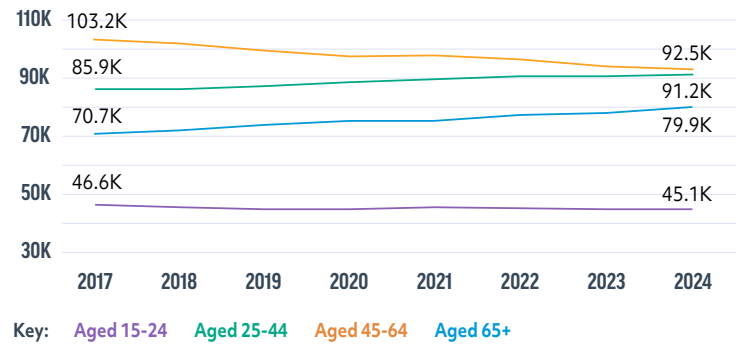

COMMUNITY METRICS

GDP

GDP BY SECTOR

PER CAPITA INCOME IN STARK COUNTY

PER CAPITA INCOME BY RACE

POVERTY BY RACE

TOTAL POPULATION

Source: Lightcast

POPULATION BY AGE

Source: Lightcast

PAYROLLED BUSINESSES BY SECTOR

Source: Lightcast

HOUSING BURDEN

Source: Census ACS 5-year estimates

PERCENT OF HOUSEHOLDS IN STARK COUNTY FACING HOUSING COST BURDEN, 2017-2023