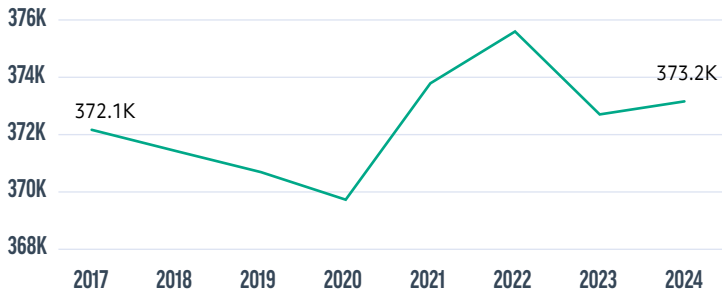

COMMUNITY METRICS

GDP

GDP BY SECTOR

PER CAPITA INCOME IN STARK COUNTY

PER CAPITA INCOME BY RACE

POVERTY BY RACE

TOTAL POPULATION

Source: Lightcast